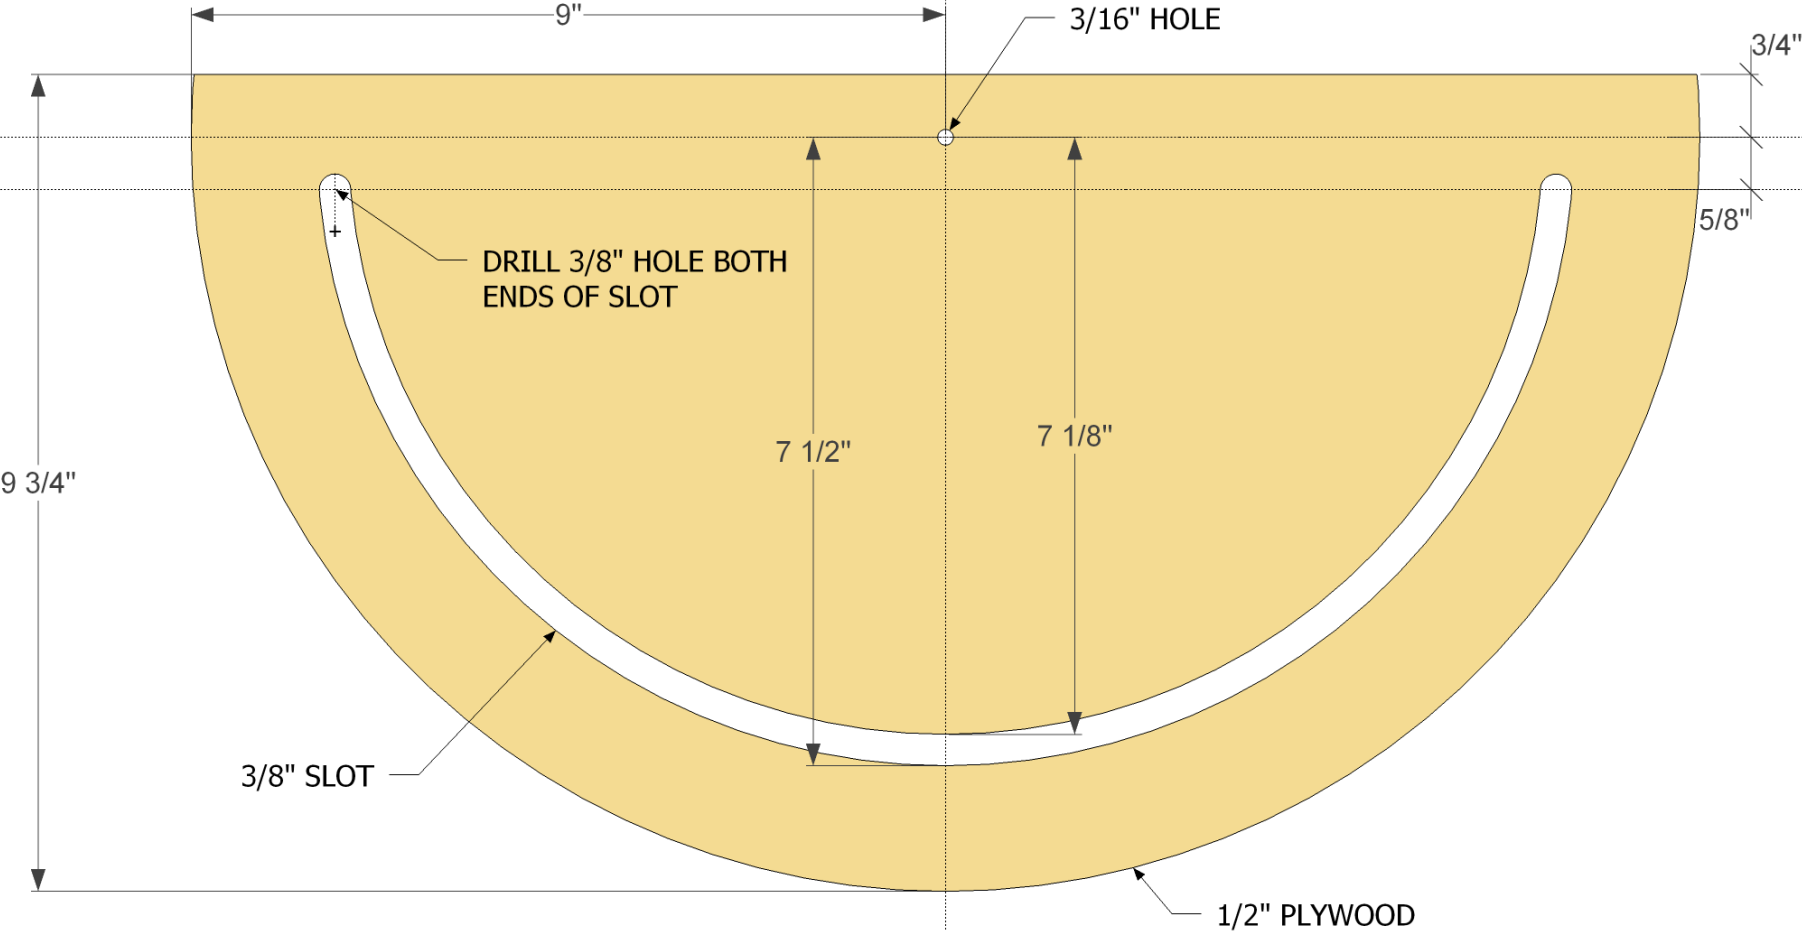

# ANGLE CUTTING GUIDE

COPYRIGHT 2014 i build it.ca

# THE PROTRACTOR

# THE FENCE