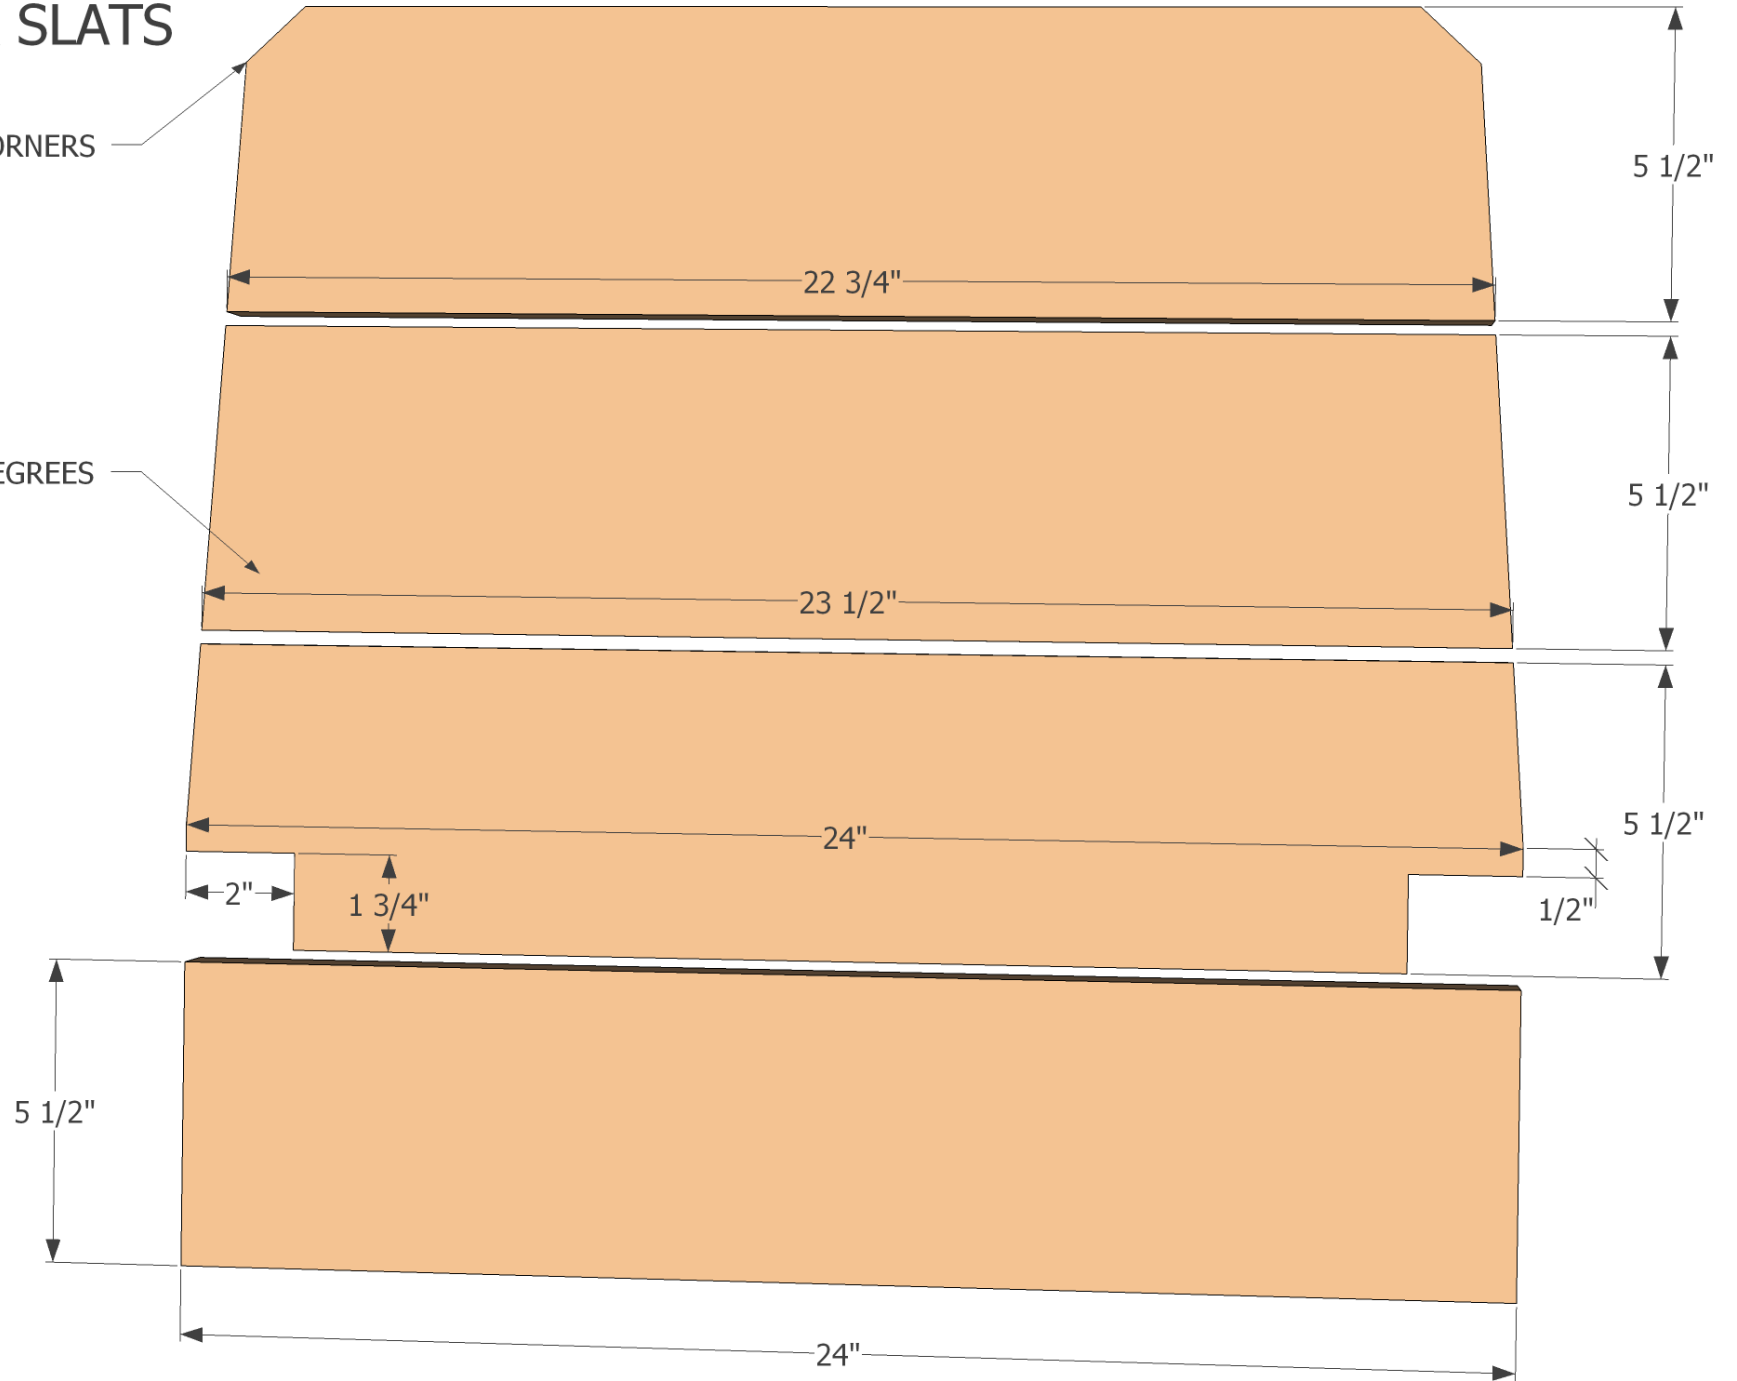

Deck Chair

COPYRIGHT 2014 i build it.ca

FRAME PARTS

LEGS AND ARM RESTS

BACK SLATS

CLIP CORNERS

86 DEGREES

SEAT SLATS

FRONT LEG
POSITION