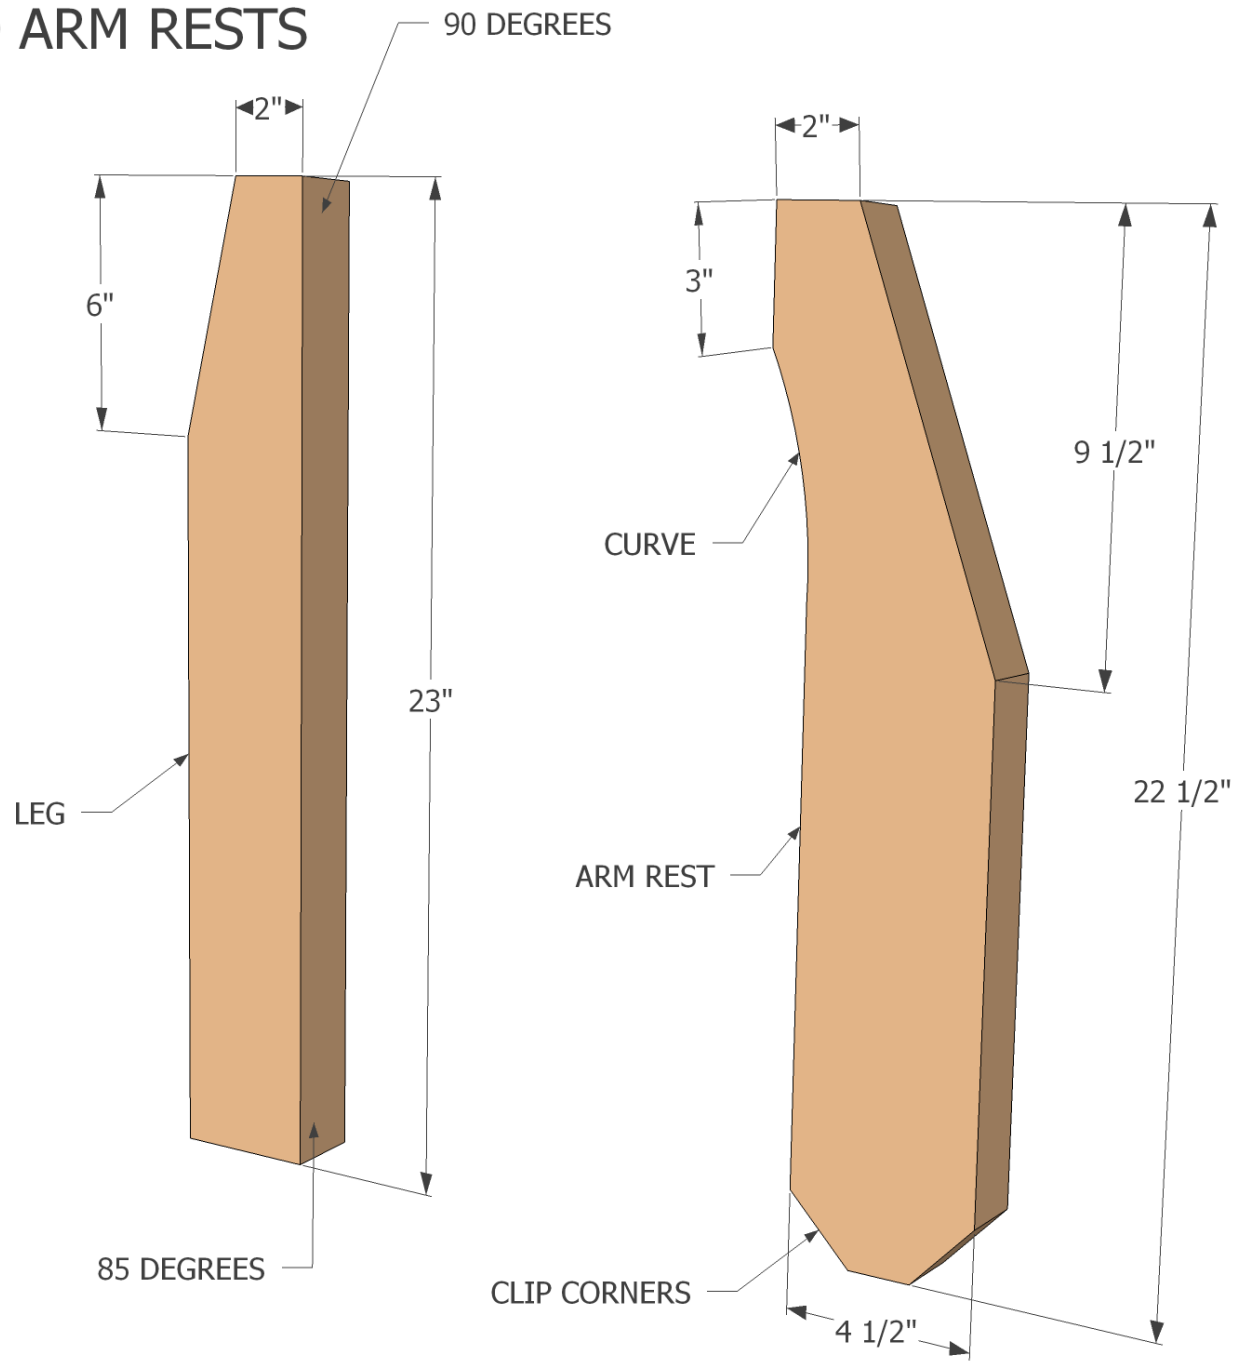

Deck Chair

COPYRIGHT 2014 i build it.ca

FRAME PARTS

LEGS AND ARM RESTS

BACK SLATS

CLIP CORNERS

86 DEGREES

SEAT SLATS

FRONT LEG
POSITION