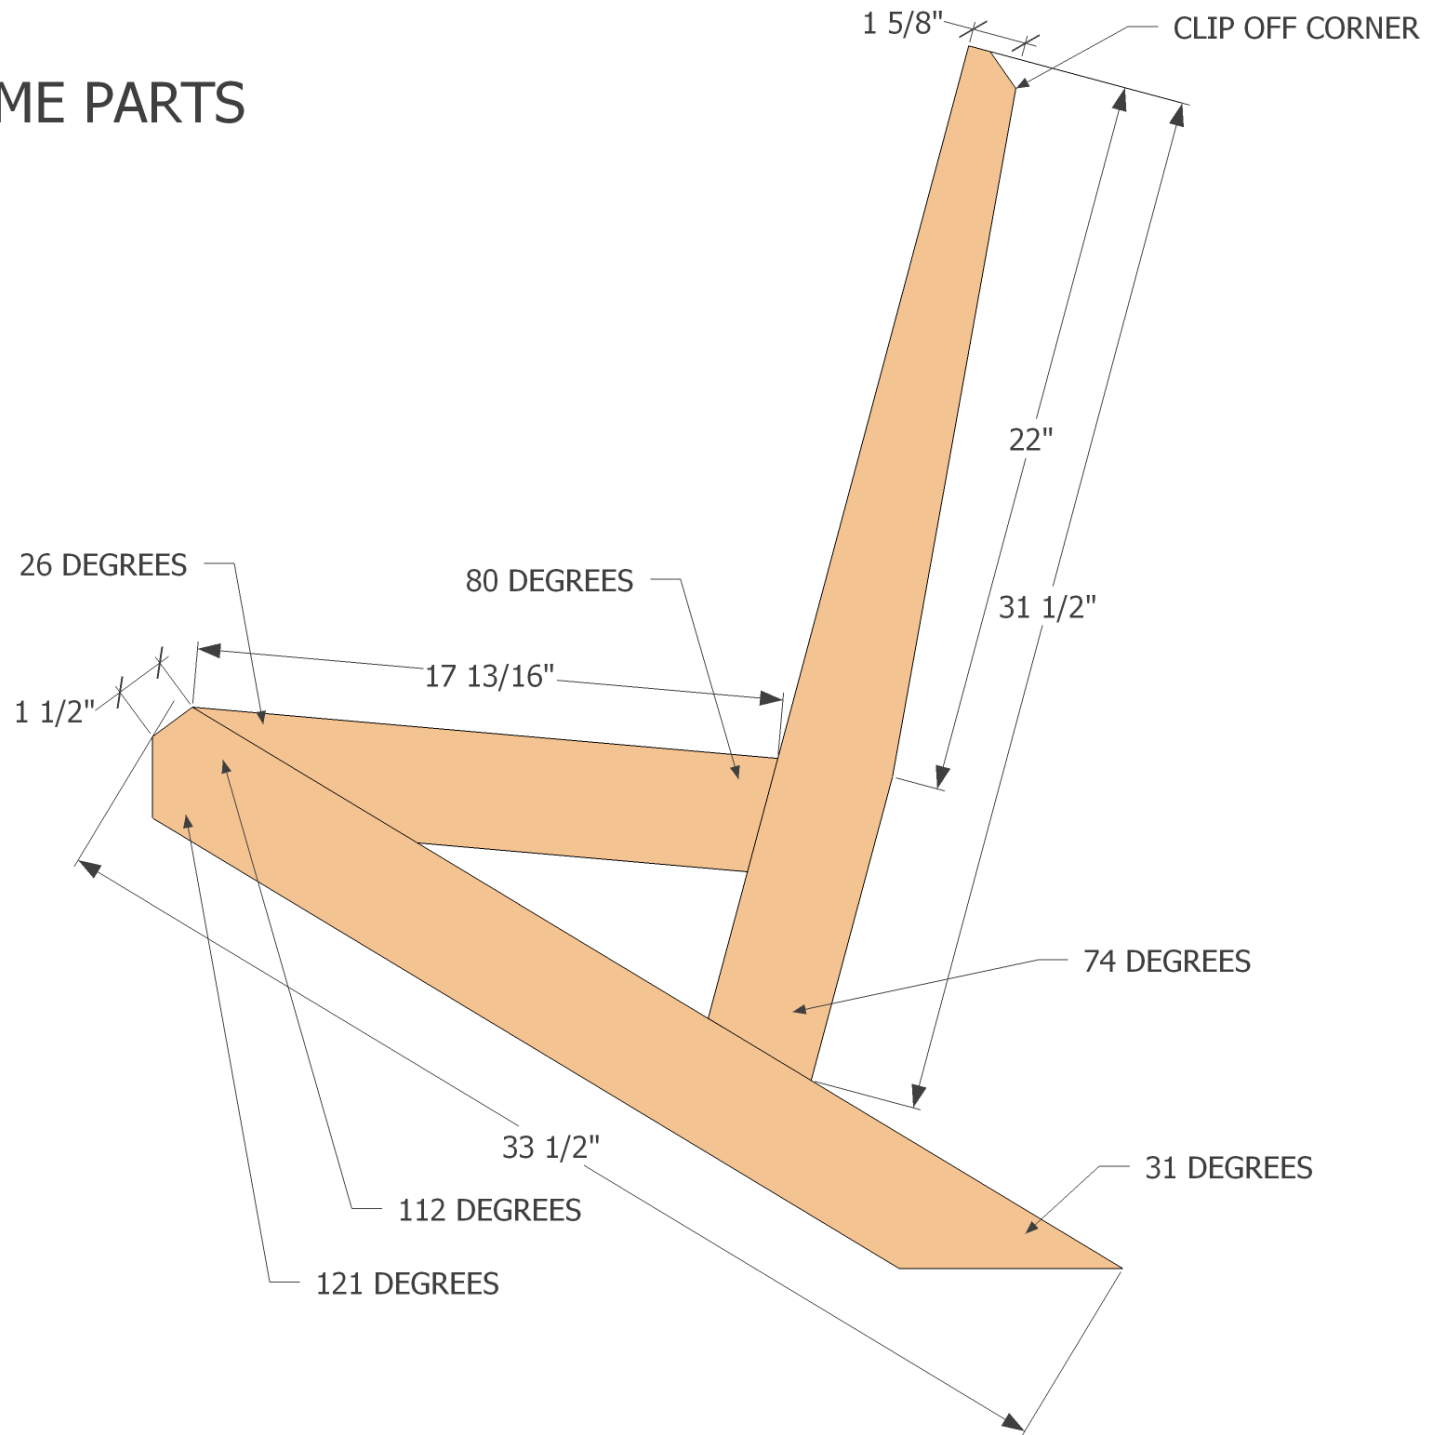

Deck Chair

COPYRIGHT 2014 i build it.ca

FRAME PARTS

LEGS AND ARM RESTS

BACK SLATS

CLIP CORNERS

86 DEGREES

SEAT SLATS

FRONT LEG
POSITION