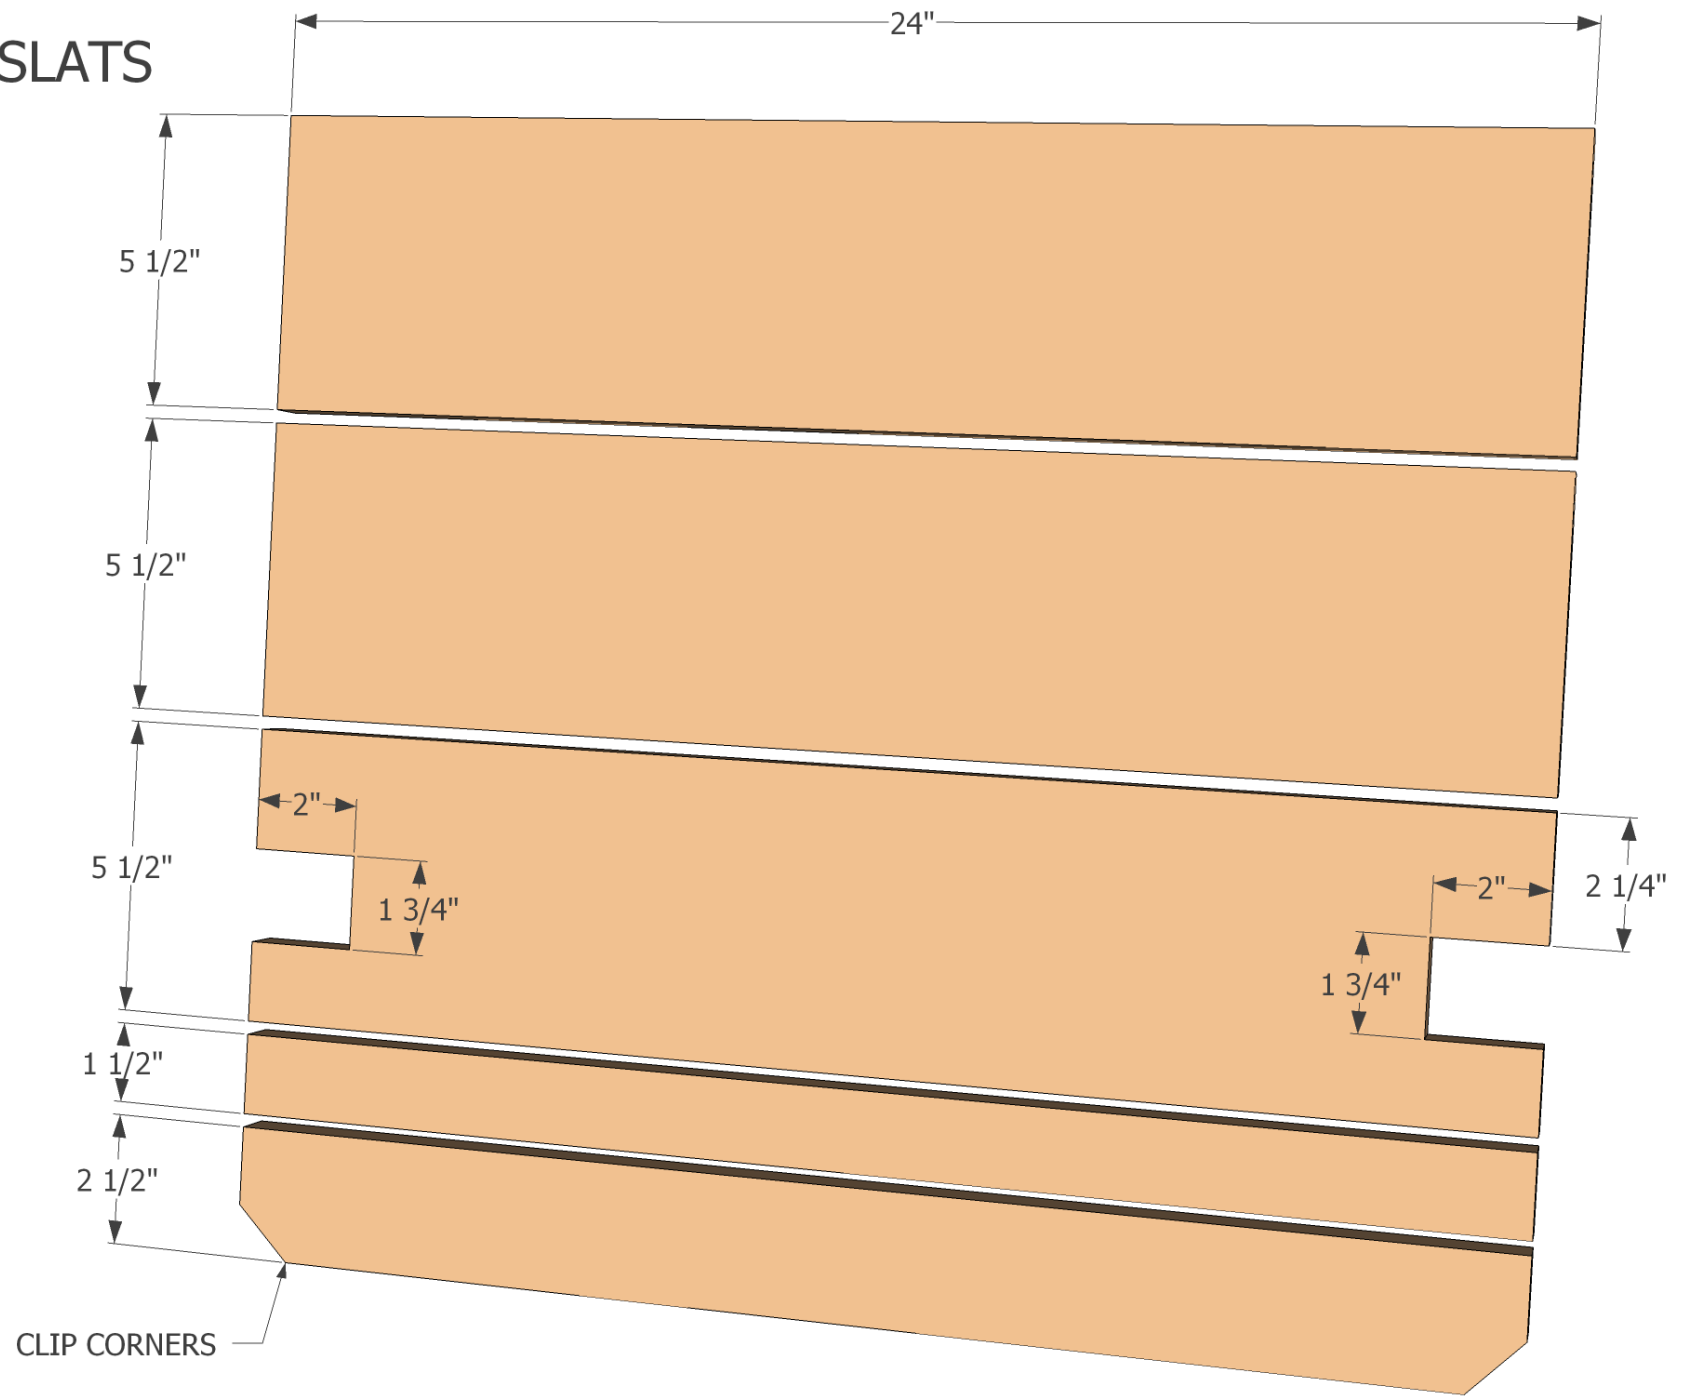

Deck Chair

COPYRIGHT 2014 i build it.ca

FRAME PARTS

LEGS AND ARM RESTS

BACK SLATS

CLIP CORNERS

86 DEGREES

SEAT SLATS

FRONT LEG
POSITION